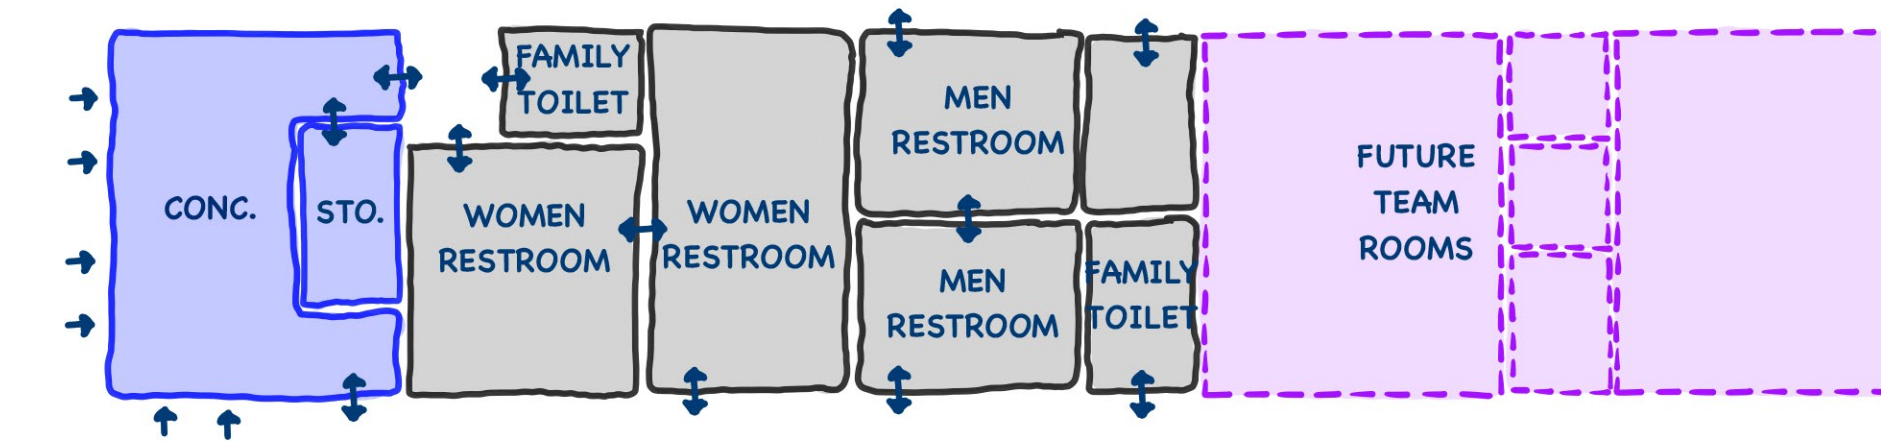

NEW ELEMENTARY - LEVEL ONE BLOCK PLAN

NEW ELEMENTARY - LEVEL TWO BLOCK PLAN

EDGEWOOD E.C.C. BLOCK PLAN

RESTROOM + CONCESSIONS BLOCK PLAN

BUS DROP-OFF

ELEMENTARY BUILDING

70 YARD x 120 YARD
SOCCER FIELD

HOME OF THE TROJANS

8' FENCE

ENTRY GATE
AND ARCHWAY

BLEACHERS