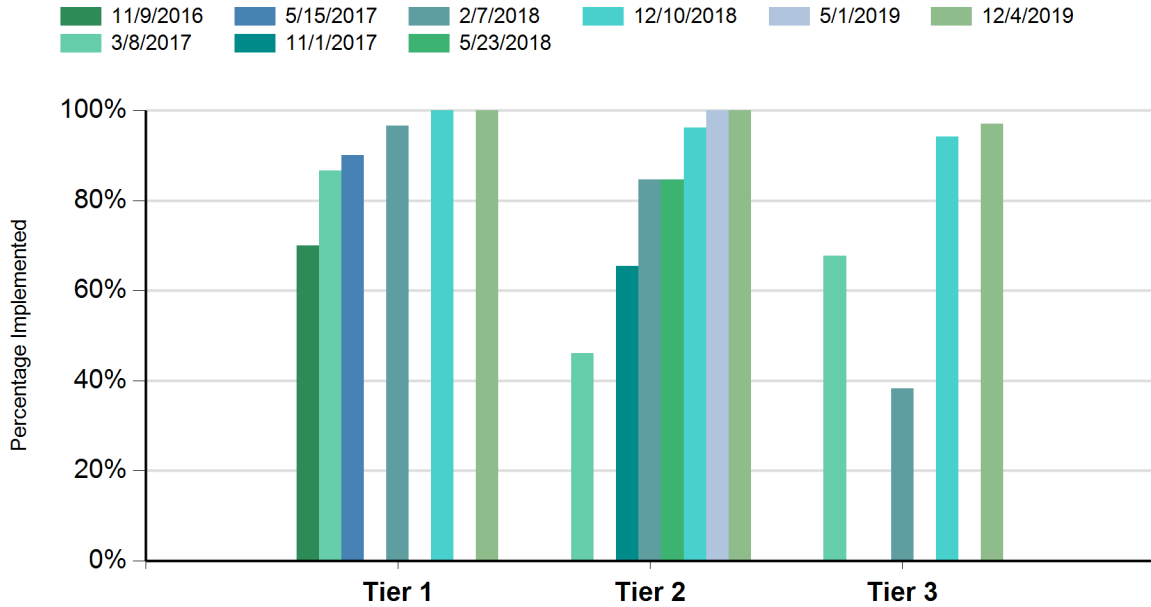

**Shettler Elementary School**  
Muskegon, Michigan

**School-Wide PBIS (SWPBIS) Tiered Fidelity Inventory**  
**Shettler Elementary School**  
**11/9/2016 - 12/4/2019**

Date Completed	Tier 1	Tier 2	Tier 3
11/9/2016	70%	0%	0%
3/8/2017	87%	46%	68%
5/15/2017	90%	0%	0%
11/1/2017	0%	65%	0%
2/7/2018	97%	85%	38%
5/23/2018	0%	85%	0%
12/10/2018	100%	96%	94%
5/1/2019	0%	100%	0%
12/4/2019	100%	100%	97%